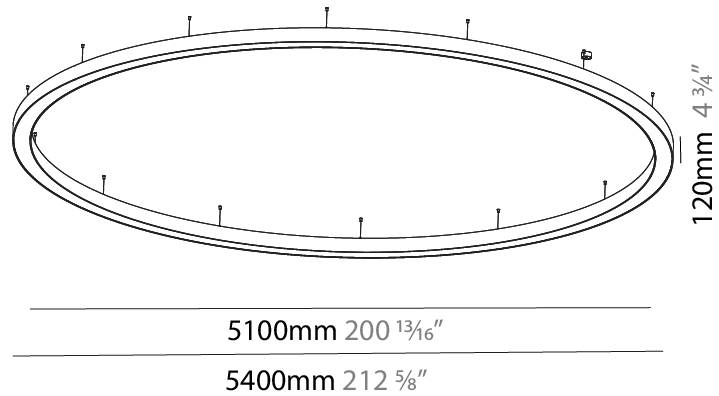

GENERAL

Series: Glorious
Subseries: Glorious
Brand: Prolicht
Division: Architectural
Mounting Type: Suspension
Mounting Location: Ceiling
Subcategory: Ambient

PHYSICAL

Shape: Round
Diameter (mm): 5400
Diameter (in): 212 ⁵/₈
Height (mm): 120
Height (in): 4 ³/₄
Max. Overall Height (mm): 2120
Max. Overall Height (in): 83 ⁷/₁₆
Light Distribution: Direct / Indirect
Weight (kg): 71.452
Weight (lbs): 157.19
Diffuser: PMMA - Opal or Micro-Prism
Fixture Finish: SSR / BKV / CWI / CRY / HAB / UFT / ITA / RUA / FTG / MYG / LOD / PUS / FRO / FUP / KIA / POP / BLS / SPG / MEY / GOH / GUM / CHC / COM / ABZ / JAG / OBR / MOS / ROR
Fixture Material: Aluminum

ELECTRICAL

Lamp Type: LED (Zhaga Standard)
Input Wattage (W): 405
Total Output Wattage (W): 324 / 259.2 (3500K)
Dimming: Non-Dimming / Phase Dimming (120Vac only) / 0-10V Dimming
Driver Included: Yes
Driver Location: Integrated
Driver Type: Constant Current - 120 / 277Vac
Driver Class: Class 2
Input Voltage (V): 120 - 277
Constant Current (MA): 350 / 800/500 (3500K)

LED

Color Temperature (°K): 3000 / 3500 / 4000
Max. Delivered Lumen (lm): 25840 / 26754 / 27300 Direct / 19620 / 2031 / 20720 Indirect
CRI: >80 CRI
Efficiency (%): 70
Lamp Life (hrs): 50000

OPTICAL

RATINGS AND CERTIFICATIONS

Certified By: Certified for North American Standards
IP rating: IP20

PROJECT
TYPE
SPECIFIER
QUANTITY
DATE