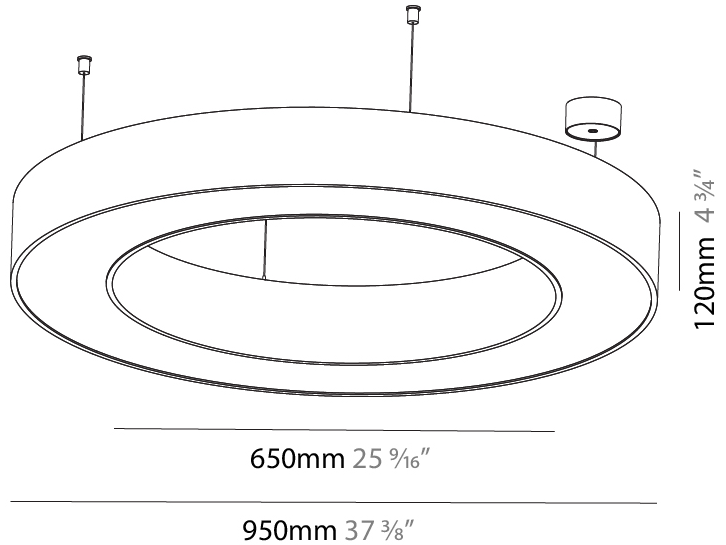

GENERAL

Series: Glorious
Subseries: Glorious
Brand: Prolight
Division: Architectural
Mounting Type: Suspension
Mounting Location: Ceiling
Subcategory: Ambient

PHYSICAL

Shape: Round
Diameter (mm): 950
Diameter (in): 37 ³/₈
Height (mm): 120
Height (in): 4 ³/₄
Max. Overall Height (mm): 2120
Max. Overall Height (in): 83 ⁷/₁₆
Light Distribution: Direct / Indirect
Weight (kg): 10.395
Weight (lbs): 22.92
Diffuser: [PMMA - Opal or Micro-Prism](#)
Fixture Finish: [SSR / BKV / CWI / CRY / HAB / UFT / ITA / RUA / FTG / MYG / LOD / PUS / FRO / FUP / KIA / POP / BLS / SPG / MEY / GOH / GUM / CHC / COM / ABZ / JAG / OBR / MOS / ROR](#)
Fixture Material: Aluminum

ELECTRICAL

Lamp Type: LED (Zhaga Standard)
Input Wattage (W): 58.5
Total Output Wattage (W): 52 / 41.6 (3500K)
Dimming: [Non-Dimming / Phase Dimming (120Vac only) / 0-10V Dimming](#)
Driver Included: Yes
Driver Location: Integrated
Driver Type: Constant Current
Driver Class: Class 2
Input Voltage (V): 120 - 277
Constant Current (MA): 350 / 900/400 (3500K)

LED

[Color Temperature (°K): 3000 / 3500 / 4000](#)
Max. Delivered Lumen (lm): 4150 / 4302 / 4390 Direct / 1850/ 1911 / 150
CRI: >80 CRI
Efficiency (%): 69
Lamp Life (hrs): 50000

OPTICAL

RATINGS AND CERTIFICATIONS

Certified By: Certified for North American Standards
IP rating: IP20