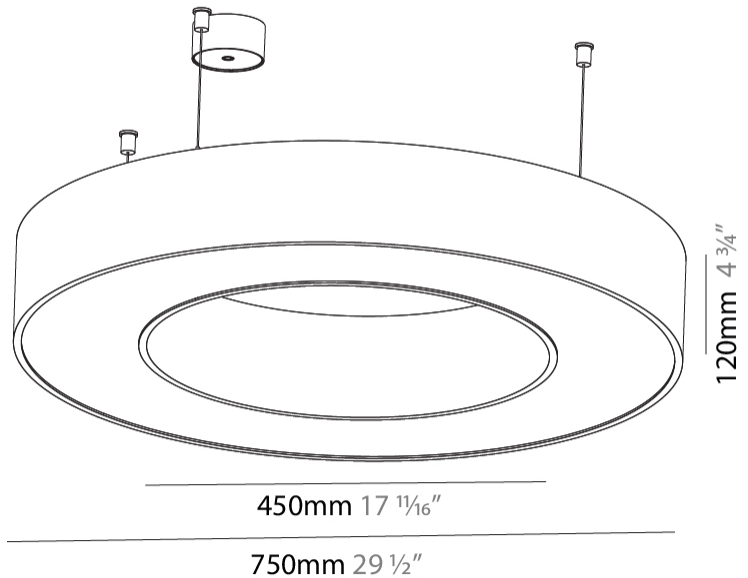

GENERAL

Series: Glorious
Subseries: Glorious
Brand: Prolicht
Division: Architectural
Mounting Type: Suspension
Mounting Location: Ceiling
Subcategory: Ambient

PHYSICAL

Shape: Round
Diameter (mm): 750
Diameter (in): 29 1/2
Height (mm): 120
Height (in): 4 3/4
Max. Overall Height (mm): 2120
Max. Overall Height (in): 83 7/16
Light Distribution: Direct / Indirect
Weight (kg): 7.675
Weight (lbs): 16.9
Diffuser: [PMMA - Opal or Micro-Prism](#)
Fixture Finish: [SSR / BKV / CWI / CRY / HAB / UFT / ITA / RUA / FTG / MYG / LOD / PUS / FRO / FUP / KIA / POP / BLS / SPG / MEY / GOH / GUM / CHC / COM / ABZ / JAG / OBR / MOS / ROR](#)
Fixture Material: Aluminum

ELECTRICAL

Lamp Type: LED (Zhaga Standard)
Input Wattage (W): 45
Total Output Wattage (W): 40 / 32 (3500K)
Dimming: [Non-Dimming / Phase Dimming (120Vac only) / 0-10V Dimming](#)
Driver Included: Yes
Driver Location: Integrated
Driver Type: Constant Current
Driver Class: Class 2
Input Voltage (V): 120 - 277
Constant Current (MA): 350 / 600/400 (3500K)

LED

Color Temperature (°K): [3000 / 3500 / 4000](#)
Max. Delivered Lumen (lm): 2770 / 2862 / 2920 Direct / 1380 / 1440 / 1470 Indirect
CRI: >80 CRI
Efficiency (%): 71
Lamp Life (hrs): 50000

OPTICAL

RATINGS AND CERTIFICATIONS

Certified By: Certified for North American Standards
IP rating: IP20