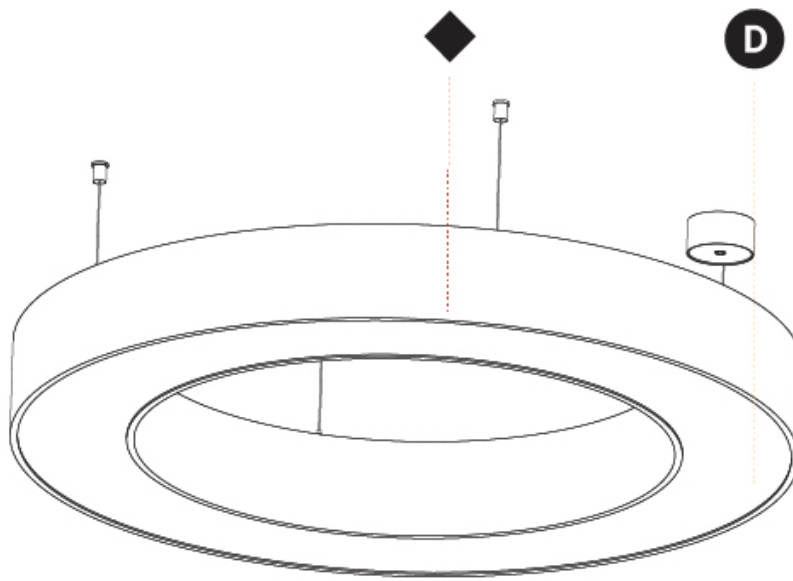

A30303-

PROJECT _____

TYPE _____

SPECIFIER _____

QUANTITY _____

DATE _____