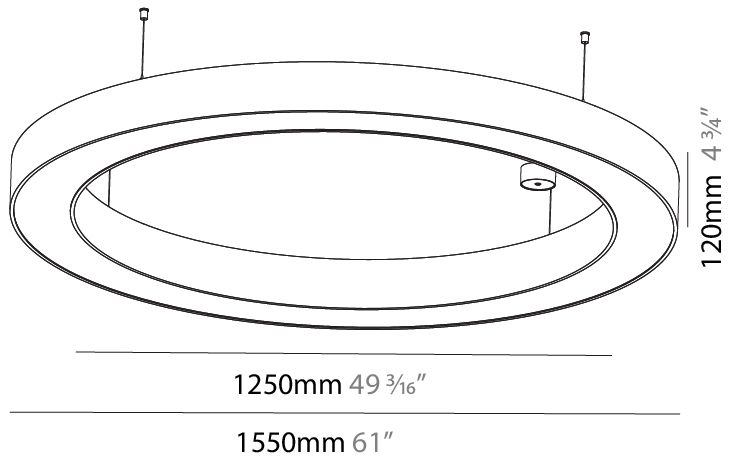

GENERAL

Series: Glorious
Subseries: Glorious
Brand: Prolicht
Division: Architectural
Mounting Type: Suspension
Mounting Location: Ceiling
Subcategory: Ambient

PHYSICAL

Shape: Round
Diameter (mm): 1550
Diameter (in): 61
Height (mm): 120
Height (in): 4 ¾
Max. Overall Height (mm): 2120
Max. Overall Height (in): 83 7/16
Light Distribution: Direct / Indirect
Weight (kg): 16.737
Weight (lbs): 36.90
Diffuser: PMMA - Opal or Micro-Prism
Fixture Finish: SSR / BKV / CWI / CRY / HAB / UFT / ITA / RUA / FTG / MYG / LOD / PUS / FRO / FUP / KIA / POP / BLS / SPG / MEY / GOH / GUM / CHC / COM / ABZ / JAG / OBR / MOS / ROR
Fixture Material: Aluminum

ELECTRICAL

Lamp Type: LED (Zhaga Standard)
Input Wattage (W): 110
Total Output Wattage (W): 88 / 70.4 (3500K)
Dimming: Non-Dimming / Phase Dimming (120Vac only) / 0-10V Dimming
Driver Included: Yes
Driver Location: Integrated
Driver Type: Constant Current - 120 / 277Vac
Driver Class: Class 2
Input Voltage (V): 120 - 277
Constant Current (MA): 350 / 700/800 (3500K)

LED

Color Temperature (°K): 3000 / 3500 / 4000
Max. Delivered Lumen (lm): 6920 / 7164 / 7310 Direct / 4530 / 4938 / 4790 Indirect
CRI: >80 CRI
Efficiency (%): 68
Lamp Life (hrs): 50000

OPTICAL

RATINGS AND CERTIFICATIONS

Certified By: Certified for North American Standards
IP rating: IP20

PROJECT _____
TYPE _____
SPECIFIER _____
QUANTITY _____
DATE _____