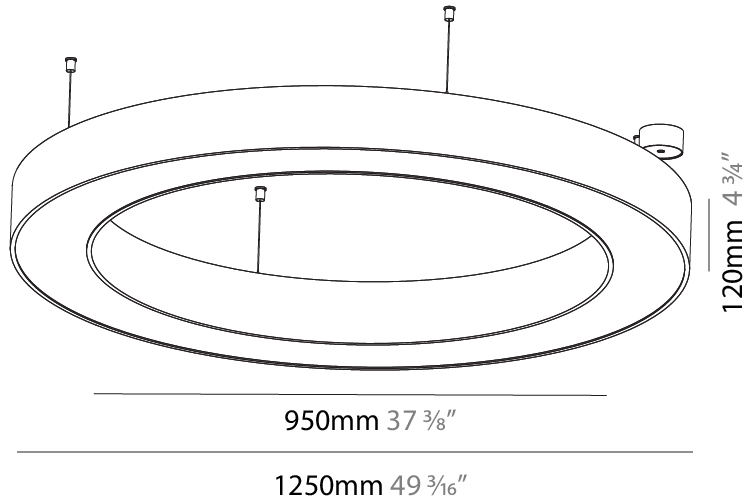

GENERAL

Series: Glorious
Subseries: Glorious
Brand: Prolicht
Division: Architectural
Mounting Type: Suspension
Mounting Location: Ceiling
Subcategory: Ambient

PHYSICAL

Shape: Round
Diameter (mm): 1250
Diameter (in): 49 ³/₁₆
Height (mm): 120
Height (in): 4 ³/₄
Max. Overall Height (mm): 2120
Max. Overall Height (in): 83 ⁷/₁₆
Light Distribution: Direct / Indirect
Weight (kg): 13.475
Weight (lbs): 29.70
Diffuser: PMMA - Opal or Micro-Prism
Fixture Finish: SSR / BKV / CWI / CRY / HAB / UFT / ITA / RUA / FTG / MYG / LOD / PUS / FRO / FUP / KIA / POP / BLS / SPG / MEY / GOH / GUM / CHC / COM / ABZ / JAG / OBR / MOS / ROR
Fixture Material: Aluminum

ELECTRICAL

Lamp Type: LED (Zhaga Standard)
Input Wattage (W): 90
Total Output Wattage (W): 72 / 57.6 (3500K)
Dimming: Non-Dimming / Phase Dimming (120Vac only) / 0-10V Dimming
Driver Included: Yes
Driver Location: Integrated
Driver Type: Constant Current
Driver Class: Class 2
Input Voltage (V): 120 - 277
Constant Current (MA): 350 / 1200/600 (3500K)

LED

Color Temperature (°K): 3000 / 3500 / 4000
Max. Delivered Lumen (lm): 5540 / 5733 / 5850 Direct / 3830 / 3969 / 4050 Indirect
CRI: >80 CRI
Efficiency (%): 68
Lamp Life (hrs): 50000

OPTICAL

RATINGS AND CERTIFICATIONS

Certified By: Certified for North American Standards
IP rating: IP20