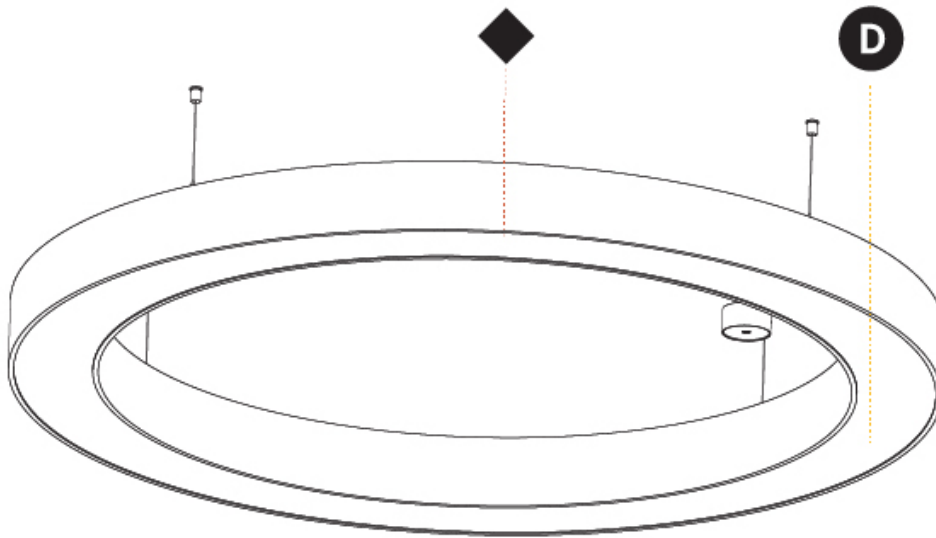

A30315-

PROJECT _____

TYPE _____

SPECIFIER _____

QUANTITY _____

DATE _____